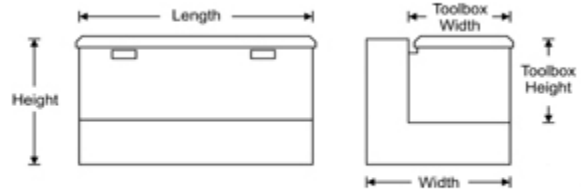

RDS Transfer Fuel Tanks

Fuel Transfer Tank & Toolbox Combos

72548

RDS	Gallons	Length	Width	Height	Toolbox Length	Toolbox Height	In Stock	New Price	New Scratch and Dent Price	FaceBook
74026	50	48"	20"	19"	41"	6 ¼"	1		\$850	
71789	51	50"	20"	19"	41"	6 ¼"	3		\$850	
71787	60	57"	20"	19"	48"	6 ¼"				
72548	60	55"	20"	19 ½"	48"	6 ¼"				
71925	60	57"	20"	22 ¾"	48"	10"				
71788	90	57"	30"	19"	48"	6 ¼"				
72549	90	55"	30"	19 ½"	48"	6 ¼"				
72894	90	55"	30"	23 ¼"	48"	10"				
74810	112	55"	30"	23 ¼"	48"	6 ¼"				

Powder Coat - Transfer Combos

RDS	Gallons	Length	Width	Height	ToolBox Length	Toolbox Height	In Stock	New Price	New Scratch and Dent Price	Face Book
74026PC	50	48"	20"	19"	41"	6 ¼ "	2		\$950	
72548PC	60	55"	20"	19 ¼ "	48"	6 ¼ "	5		\$850	

**'L' Shaped Transfer
Tank & Toolbox Combos**

72367

RDS	Gallons	Length	Width	Height	Toolbox Length	Toolbox Height	In Stock	New Price	New Scratch and Dent Price	Face Book
72537	75	48"	27"	24"	48"	15"				
72367	95	48"	32"	26"	48"	17"	3		\$1100	
71799	95	57"	30"	19"	57"	9"	1		\$1200	

Powder Coat - 'L' Shaped Transfer Combo

72367PC

RDS	Gallons	Length	Width	Height	Toolbox Length	Toolbox Height	In Stock	New Price	New Scratch and Dent Price	Face Book
72367PC	95	48"	32"	26"	4"	1 ½"	4		\$1200	