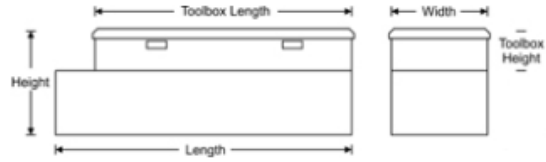

RDS Transfer Fuel Tanks

Fuel Transfer Tank & Toolbox Combos

72548

RDS	Gallons	Length	Width	Height	Toolbox Length	Toolbox Height	In Stock	New Price	New Scratch and Dent Price	FaceBook
74026	50	48"	20"	19"	41"	6 ¼"	1		\$850	
71789	51	50"	20"	19"	41"	6 ¼"	3		\$850	
71787	60	57"	20"	19"	48"	6 ¼"				
72548	60	55"	20"	19 ½"	48"	6 ¼"				
71925	60	57"	20"	22 ¾"	48"	10"				
71788	90	57"	30"	19"	48"	6 ¼"				
72549	90	55"	30"	19 ½"	48"	6 ¼"				
72894	90	55"	30"	23 ¼"	48"	10"				
74810	112	55"	30"	23 ¼"	48"	6 ¼"				

Powder Coat - Transfer Combos

RDS	Gallons	Length	Width	Height	ToolBox Length	Toolbox Height	In Stock	New Price	New Scratch and Dent Price	Face Book
74026PC	50	48"	20"	19"	41"	6 ¼ "	2		\$950	
72548PC	60	55"	20"	19 ¼ "	48"	6 ¼ "	5		\$850	

**'L' Shaped Transfer
Tank & Toolbox Combos**

72367

RDS	Gallons	Length	Width	Height	Toolbox Length	Toolbox Height	In Stock	New Price	New Scratch and Dent Price	Face Book
72537	75	48"	27"	24"	48"	15"				
72367	95	48"	32"	26"	48"	17"	3		\$1100	
71799	95	57"	30"	19"	57"	9"	1		\$1200	