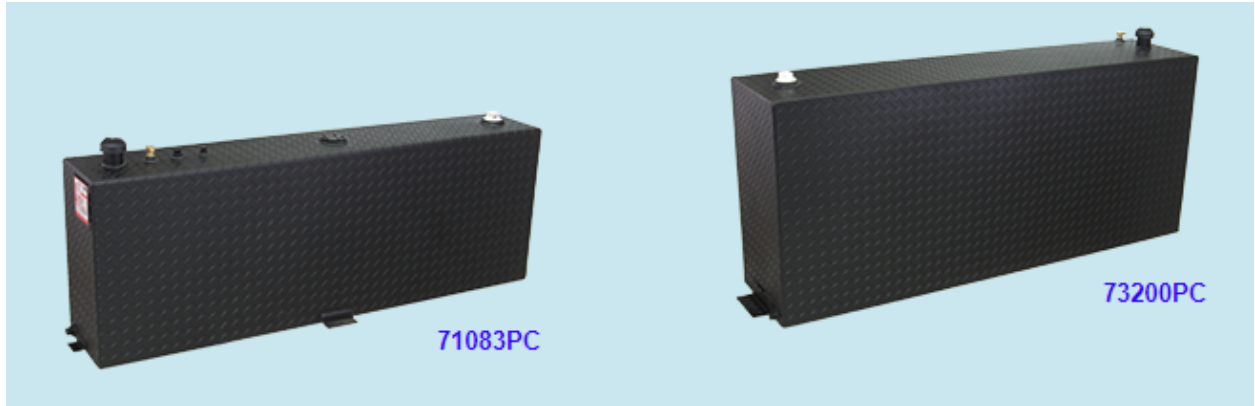

Powder Coat - Vertical Transfer Tanks

RDS	Gallons	Length	Width	Height	Finish	In Stock	New Price	New Scratch and Dent Price	Face Book
71083 PC	45	57"	9 ½ "	20"	Black TP	1		$700	
73200 PC	90	60"	14"	26"	Black TP