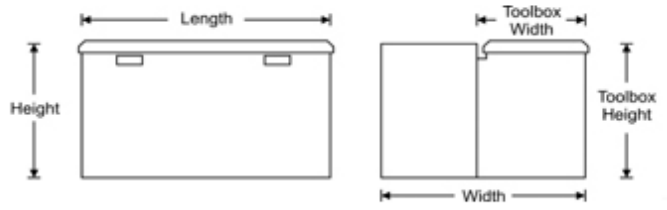

**'L' Shaped Transfer
Tank & Toolbox Combos**

72367

RDS	Gallons	Length	Width	Height	Toolbox Length	Toolbox Height	In Stock	New Price	New Scratch and Dent Price	Face Book
72537	75	48"	27"	24"	48"	15"				
72367	95	48"	32"	26"	48"	17"	3		\$1100	
71799	95	57"	30"	19"	57"	9"	1		\$1200	

Powder Coat - 'L' Shaped Transfer Combo

72367PC

RDS	Gallons	Length	Width	Height	Toolbox Length	Toolbox Height	In Stock	New Price	New Scratch and Dent Price	Face Book
72367PC	95	48"	32"	26"	4"	1 ½"	4		\$1200	

72774 Transfer Tank & Toolbox Combo

72774

RDS	Gallons	Length	Width	Height	Toolbox Length	Toolbox Height	In Stock	New Price	New Scratch and Dent Price	Face Book
72774	48	50"	30"	18"	50"	18"				

Transfer Tank & Toolbox Combos with Pump