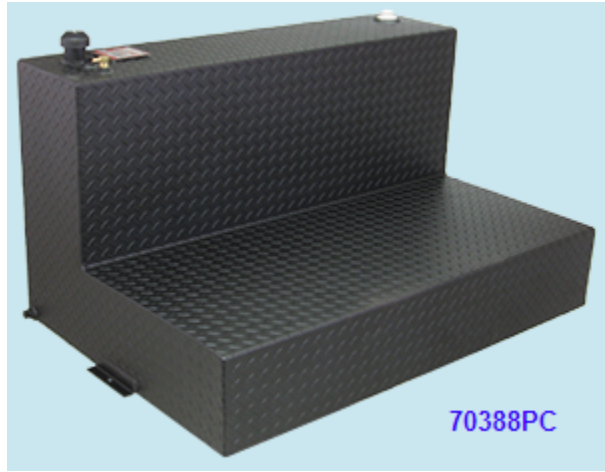

72774 Transfer Tank & Toolbox Combo

72774

RDS	Gallons	Length	Width	Height	Toolbox Length	Toolbox Height	In Stock	New Price	New Scratch and Dent Price	Face Book
72774	48	50"	30"	18"	50"	18"				

Transfer Tank & Toolbox Combos with Pump

72855

Built-in 12 Volt Transfer Pump

RDS	Gallons	Length	Width	Height	TB Length	TB Width	Pump GPM	In Stock	New Price	New Scratch and Dent Price	Face Book
74724	50	48"	20"	22 ¾"	37"	10"	8				
74724 PC	50	48"	20"	22 ¾"	37"	10"	8				
73615	52	55"	30"	21"	44"	13 ¼"	8	1		\$1600	
73955	52	55"	30"	21"	44"	13 ¼"	15				
73326	60	55"	20"	22 ¾"	44"	10"	8	1		\$1600	
73326 PC	60	55"	20"	22 ¾"	44"	10"	8				
73851	70	55"	30"	20 ¼"	44"	10"	8				
73956	70	55"	30"	20 ¼"	44"	10"	15				
78255	90	55"	30"	23 ¾"	44"	10"	8				
73960	90	55"	30"	23 ¾"	44"	10"	15	2		\$1600	

'L' Shaped Transfer Fuel Tanks
works with your Crossover Toolbox

70531

RDS	Gallons	Length	Width	Height	A Top	B Front	Finish	In Stock	New Price	New Scratch and Dent Price	Face Book
70531	48	24"	32"	26"	11"	9"	TP				
74724 PC	52	55"	18 ½ "	17 ½ "	9"	8"	TP				
73615	60	48"	28"	16 ½ "	9 ½ "	8	TP				
73955	95	48"	32"	26"	11"	9 "	TP				

Powder Coat - 'L' Shaped Transfer Tank

RDS	Gallons	Length	Width	Height	A Top	B Front	Finish	In Stock	New Price	New Scratch and Dent Price	Face Book
70388 PC	95	48"	32"	26"	11"	9"	Black TP	1		\$900	

Rectangular Transfer Tanks