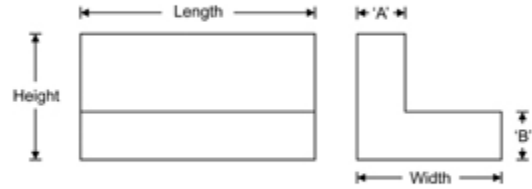

RDS	Gallons	Length	Width	Height	A Top	B Front	Finish	In Stock	New Price	New Scratch and Dent Price	Face Book
70531	48	24"	32"	26"	11"	9"	TP				
74724 PC	52	55"	18 ½ "	17 ½ "	9"	8"	TP				
73615	60	48"	28"	16 ½ "	9 ½ "	8	TP				
73955	95	48"	32"	26"	11"	9 "	TP