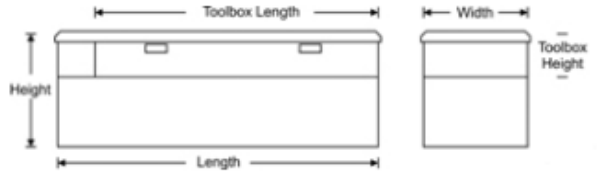

RDS Auxiliary Fuel Tanks

Auxiliary Fuel Tank & Toolbox Combos with Fuel Filter Shroud

72746

RDS	Gallons	Length	Width	Height	Toolbox Length	Toolbox Height	In Stock	New Price	New Scratch and Dent Price	FaceBook
72775	40	55"	20"	19"	48"	10"	5		\$850	
72746/PC	51	50"	20"	19"	44"	6 ¼"			\$850	
72747	51	50"	20"	21 ¾"	44"	9"				
72743/PC	60	55"	20"	19"	48"	6 ¼"	2		\$950	
72744	60	55"	20"	22 ¾"	48"	10"	1		\$1050	
72772	90	55"	24"	22 ¼"	48"	6 ¼"				
72745/PC	91	55"	30"	19 ½"	48"	6 ¼"	5		\$1050	
72748	91	55"	30"	22 ¼"	48"	9"				

72743PC

72746PC

**Notched Auxiliary
Tank & ToolBox Combo**

RDS	Gallons	Length	Width	Height	ToolBox Length	Toolbox Height	Notch Width	Notch Height	In Stock	New Price	New Scratch and Dent Price	FaceBook
72773	41	55"	18"	21 3/4"	48"	9"	6"	5"	1		\$850	