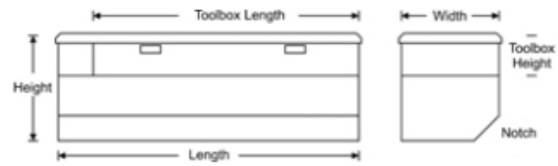

RDS Auxiliary Fuel Tanks

Auxiliary Fuel Tank & Toolbox Combos with Fuel Filter Shroud

72746

RDS	Gallons	Length	Width	Height	Toolbox Length	Toolbox Height	In Stock	New Price	New Scratch and Dent Price	FaceBook
72775	40	55"	20"	19"	48"	10"	5		\$850	
72746/PC	51	50"	20"	19"	44"	6 ¼"			\$850	
72747	51	50"	20"	21 ¾"	44"	9"				
72743/PC	60	55"	20"	19"	48"	6 ¼"	2		\$950	
72744	60	55"	20"	22 ¾"	48"	10"	1		\$1050	
72772	90	55"	24"	22 ¼"	48"	6 ¼"				
72745/PC	91	55"	30"	19 ½"	48"	6 ¼"	5		\$1050	
72748	91	55"	30"	22 ¼"	48"	9"				

72743PC

72746PC

**Notched Auxiliary
Tank & ToolBox Combo**

RDS	Gallons	Length	Width	Height	ToolBox Length	Toolbox Height	Notch Width	Notch Height	In Stock	New Price	New Scratch and Dent Price	FaceBook
72773	41	55"	18"	21 3/4"	48"	9"	6"	5"	1		\$850	

72773

**Wedge Shaped
Auxiliary Fuel Tank**

RDS	Gallons	Length	Width	Height	Wedge A	Wedge B	Finish	In Stock	New Price	New Scratch and Dent Price	FaceBook
71783	63	50"	18"	19"	6"	13"	TP	2		\$750	

71783

Notched Auxiliary Fuel Tank