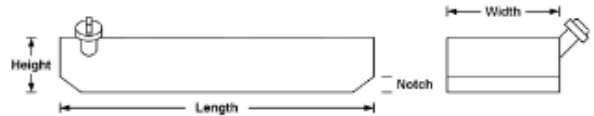

72773

**Wedge Shaped
Auxiliary Fuel Tank**

RDS	Gallons	Length	Width	Height	Wedge A	Wedge B	Finish	In Stock	New Price	New Scratch and Dent Price	FaceBook
71783	63	50"	18"	19"	6"	13"	TP	2		\$750	

71783

Notched Auxiliary Fuel Tank

RDS	Gallons	Length	Width	Height	Notch Length	Notch Height	Finish	In Stock	New Price	New Scratch and Dent Price	FaceBook
70387	40	60"	20 ½"	9"	4"	1 ½"	TP				

Auxiliary Fuel Tanks

RDS	Gallons	Length	Width	Height	Finish	In Stock	New Price	New Scratch and Dent Price	FaceBook
72587	20	20"	14"	18"	MF				
71804	33	50"	20"	9"	TP				
72771	60	55"	20"	12 ¾"	TP	2		\$650	