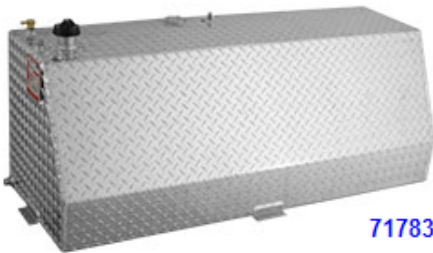

RDS Auxiliary Fuel Tanks

Auxiliary Fuel Tank & Toolbox Combos with Fuel Filter Shroud

72746

RDS	Gallons	Length	Width	Height	Toolbox Length	Toolbox Height	In Stock	New Price	New Scratch and Dent Price	FaceBook
72775	40	55"	20"	19"	48"	10"	5		\$850	
72746/PC	51	50"	20"	19"	44"	6 ¼"			\$850	
72747	51	50"	20"	21 ¾"	44"	9"				
72743/PC	60	55"	20"	19"	48"	6 ¼"	2		\$950	
72744	60	55"	20"	22 ¾"	48"	10"	1		\$1050	
72772	90	55"	24"	22 ¼"	48"	6 ¼"				
72745/PC	91	55"	30"	19 ½"	48"	6 ¼"	5		\$1050	
72748	91	55"	30"	22 ¼"	48"	9"				

72743PC

72746PC

**Notched Auxiliary
Tank & ToolBox Combo**

RDS	Gallons	Length	Width	Height	ToolBox Length	Toolbox Height	Notch Width	Notch Height	In Stock	New Price	New Scratch and Dent Price	FaceBook
72773	41	55"	18"	21 3/4"	48"	9"	6"	5"	1		\$850	

72773

**Wedge Shaped
Auxiliary Fuel Tank**

RDS	Gallons	Length	Width	Height	Wedge A	Wedge B	Finish	In Stock	New Price	New Scratch and Dent Price	FaceBook
71783	63	50"	18"	19"	6"	13"	TP	2		\$750	

71783

Notched Auxiliary Fuel Tank

RDS	Gallons	Length	Width	Height	Notch Length	Notch Height	Finish	In Stock	New Price	New Scratch and Dent Price	FaceBook
70387	40	60"	20 ½"	9"	4"	1 ½"	TP				

Auxiliary Fuel Tanks

RDS	Gallons	Length	Width	Height	Finish	In Stock	New Price	New Scratch and Dent Price	FaceBook
72587	20	20"	14"	18"	MF				
71804	33	50"	20"	9"	TP				
72771	60	55"	20"	12 ¾"	TP	2		\$650	