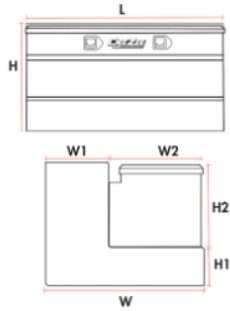

DEE ZEE	Gallons	Length	Width	Height	Finish	In Stock	New Scratch and Dent Price	FaceBook
DZ91741X	80	48"	30"	24"	Brite Tread	1	\$900	

L: 48 in.
W: 30 in. W1: 9 in.
H: 24 in. H1: 9 in. H2: 15 in.
VOLUME: 80 GAL.

DEE ZEE	Gallons	Length	Width	Height	Finish	In Stock	New Scratch and Dent Price	FaceBook
DZ92556NB	39	56"	9.7"	19"	Black Diamond	1	\$450	

L: 56 in.
W: 9.7 in.
H: 19 in.
VOLUME: 39 GAL.

DEE ZEE	Gallons	Length	Width	Height	Finish	In Stock	New Scratch and Dent Price	FaceBook
DZ92556NSB	39	56"	9.7"	19"	Black Steel	1	\$450	

L: 56 in.
W: 9.7 in.
H: 19 in.
VOLUME: 39 GAL.

DEE ZEE	Gallons	Length	Width	Height	Finish	In Stock	New Scratch and Dent Price	FaceBook
DZ92756S	111	56.25"	32.75"	25.375"	White Steel	1	\$600	

L: 56.25 in.
W: 32.75 in. W1: 13 in. W2: 19.75 in.
H: 25.375 in. H1: 7.75 in. H2: 17.625 in.
VOLUME: 111 GAL.

UWS	Gallons	Length	Width	Height	Finish	In Stock	New Scratch and Dent Price	FaceBook
TT50COMBO	50	36.875"	32.375"	22.5"	Brite Tread	1	\$700	

Volume: 7 cu ft
Volume: 50 gal.