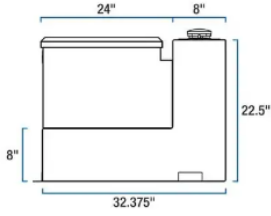

DEE ZEE	Gallons	Length	Width	Height	Finish	In Stock	New Scratch and Dent Price	FaceBook
DZ91741X	80	48"	30"	24"	Brite Tread	1	\$900	

L: 48 in.
W: 30 in. W1: 9 in.
H: 24 in. H1: 9 in. H2: 15 in.
VOLUME: 80 GAL.

DEE ZEE	Gallons	Length	Width	Height	Finish	In Stock	New Scratch and Dent Price	FaceBook
DZ92556NB	39	56"	9.7"	19"	Black Diamond	1	\$450	

L: 56 in.
W: 9.7 in.
H: 19 in.
VOLUME: 39 GAL.

DEE ZEE	Gallons	Length	Width	Height	Finish	In Stock	New Scratch and Dent Price	FaceBook
DZ92556NSB	39	56"	9.7"	19"	Black Steel	1	\$450	

L: 56 in.
W: 9.7 in.
H: 19 in.
VOLUME: 39 GAL.

DEE ZEE	Gallons	Length	Width	Height	Finish	In Stock	New Scratch and Dent Price	FaceBook
DZ92756S	111	56.25"	32.75"	25.375"	White Steel	1	\$600	

L: 56.25 in.
W: 32.75 in. W1: 13 in. W2: 19.75 in.
H: 25.375 in. H1: 7.75 in. H2: 17.625 in.
VOLUME: 111 GAL.

UWS	Gallons	Length	Width	Height	Finish	In Stock	New Scratch and Dent Price	FaceBook
TT50COMBO	50	36.875"	32.375"	22.5"	Brite Tread	1	\$700	

Volume: 7 cu ft
Volume: 50 gal.