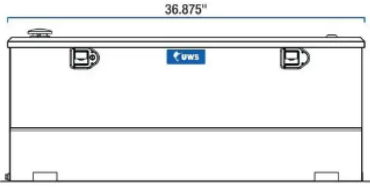

DEE ZEE	Gallons	Length	Width	Height	Finish	In Stock	New Scratch and Dent Price	FaceBook
DZ91741X	80	48"	30"	24"	Brite Tread	1	\$900	

L: 48 in.
W: 30 in. W1: 9 in.
H: 24 in. H1: 9 in. H2: 15 in.
VOLUME: 80 GAL.

DEE ZEE	Gallons	Length	Width	Height	Finish	In Stock	New Scratch and Dent Price	FaceBook
DZ92556NB	39	56"	9.7"	19"	Black Diamond	1	\$450	

L: 56 in.
W: 9.7 in.
H: 19 in.
VOLUME: 39 GAL.

DEE ZEE	Gallons	Length	Width	Height	Finish	In Stock	New Scratch and Dent Price	FaceBook
DZ92556NSB	39	56"	9.7"	19"	Black Steel	1	\$450	

L: 56 in.
W: 9.7 in.
H: 19 in.
VOLUME: 39 GAL.

DEE ZEE	Gallons	Length	Width	Height	Finish	In Stock	New Scratch and Dent Price	FaceBook
DZ92756S	111	56.25"	32.75"	25.375"	White Steel	1	\$600	

L: 56.25 in.
W: 32.75 in. W1: 13 in. W2: 19.75 in.
H: 25.375 in. H1: 7.75 in. H2: 17.625 in.
VOLUME: 111 GAL.

UWS	Gallons	Length	Width	Height	Finish	In Stock	New Scratch and Dent Price	FaceBook
TT50COMBO	50	36.875"	32.375"	22.5"	Brite Tread	1	\$700	

Volume: 7 cu ft
Volume: 50 gal.